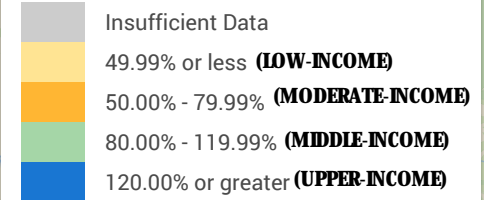

2024 Laredo Charter Assessment Area Map

— Counties 2024

..... Census Tracts 2024

Tract Median Family Income as % of AMFI

Source: FFIEC CRA

Year: 2023

Shaded by: Census Tract, 2020